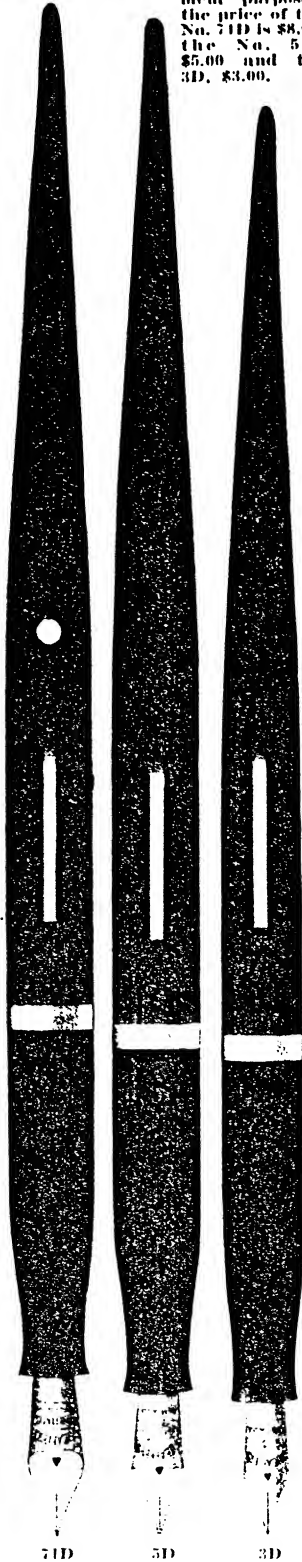

This new line embodies another revolutionary improvement—SHEAFFER'S Dry-proof socket. A little key in the section of the pen engages a clever mechanism within the socket. A half turn to the right locks the pen securely in the socket providing a perfect air-seal and keeping the tip of the pen moist for instant writing. Even when the pen is not locked in the socket, it still seals better than the average desk set since the pen rests against a beveled shoulder within the socket. Thus the pen may be used in the free fitting position throughout the day, locked at night and stored away in a desk drawer with assurance that the pen will not pop out of the socket and be dry the following morning. Or it can be locked in a second at each time of using with virtually no inconvenience.

Only SHEAFFER has the Dry-proof socket. This revolutionary improvement eliminates entirely the major fault with desk sets of the past, drying out of the pen. This improvement makes possible the rehabilitation of the desk set market because it gives you the opportunity of selling quality merchandise at a good profit that will render 100% satisfaction to the customer. SHEAFFER, always the leader, again steps on ahead, with the Dry-proof invention.

71D

5D

3D